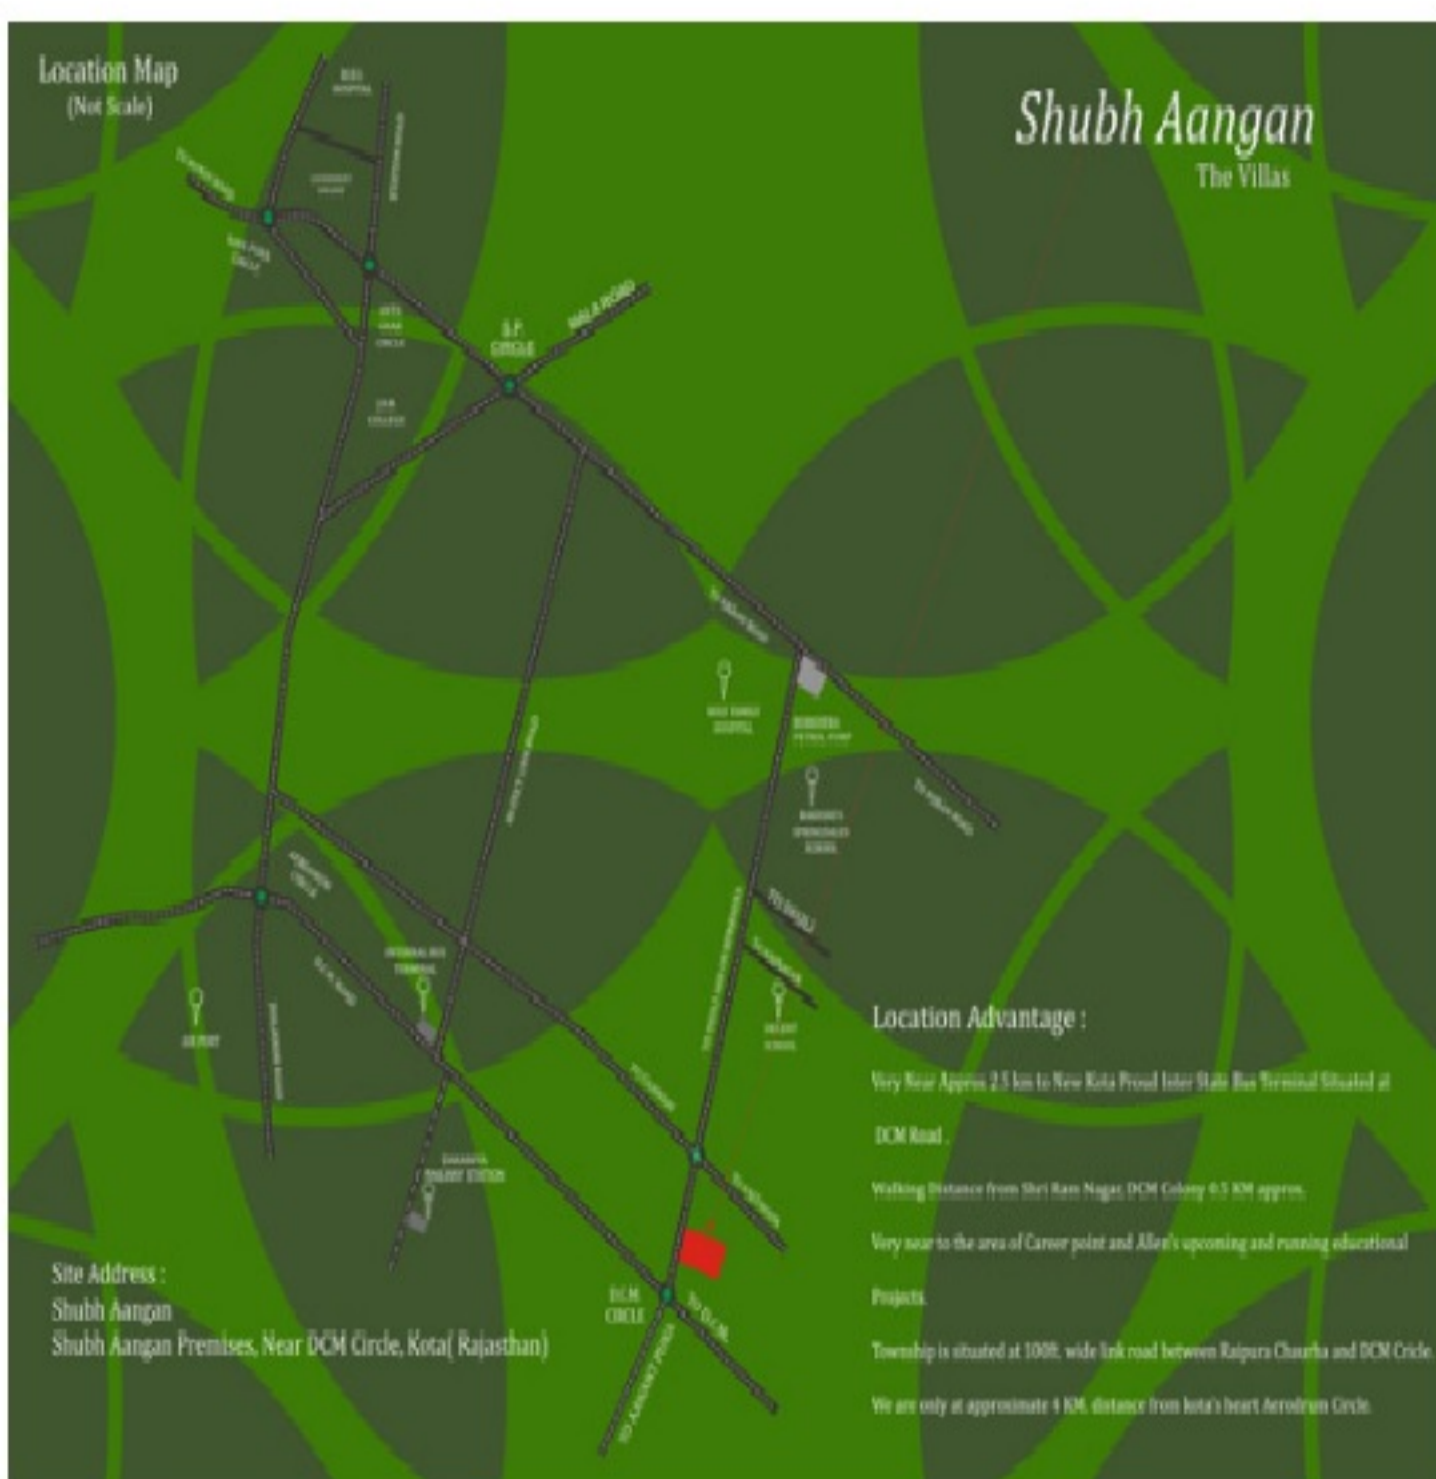

Kitchen - Relish every moment!

Green Living

The landscape design for Shubh Aangan draws form beautiful, lush surrounding with which nature has endowed both Mohali and Punjab, to create an unparalleled living environment for its residents.

A Landscape of beauty- the greens in shubh Aangan has been designed to create a backdrop of visual beauty to the community while generating a strong sense of place and indentity.

Location Map

[View Large Map](#)

Site Address:

📍 Shubh Aangan premises DCM Circle, Near Petrol Pump Kota, Rajasthan

☎ Call @ 8302244446

Location Advantage:

- › Very Near Approx 2.5 km to New Kota Proud Inter State Bus Terminal Situated at DCM Road.
- › Walking Distance from Shri Ram Nagar, DCM Colony 0.5 KM approx.
- › Very near to the area of Career point and Allen's upcoming and running educational.
- › Township is situated at 100ft. wide link road between Raipura Chaurha and DCM Circle.
- › We are only at approximate 4 KM. distance form kota's heart Aerodrum Circle.